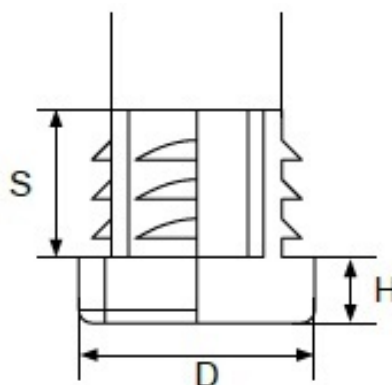

PRODUCT SHEET

Description:

Insert Glide For Square Tubes, 20x20mm, PE, White

Item number:

10.03.051-0

Units	Box	Carton	HS Code	Barcode
Pcs.		1000	3901908099	 5704866007283

Color	D diameter	S shaft	H height
Black	12 x 12 mm	11,6 mm	4,0 mm
Black	16 x 16 mm	12 mm	5,0 mm
Black	18 x 18 mm	11 mm	5,0 mm
Black	20 x 20 mm	12 mm	5,0 mm
White	20 x 20 mm	12 mm	5,0 mm
Black	22 x 22 mm	14 mm	5,0 mm
Black	25 x 25 mm	13,5 mm	5,0 mm
White	25 x 25 mm	13,5 mm	5,0 mm
Black	30 x 30 mm	13,5 mm	5,0 mm
Black	40 x 40 mm	14 mm	5,0 mm
Black	50 x 50 mm	19 mm	5,0 mm
Black	60 x 60 mm	19 mm	5,0 mm